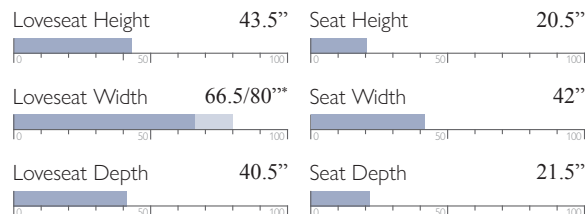

Power Space Saver® w/ Tilt Headrest
S715RZ4

MEASUREMENTS:

LOVESEAT OPTIONS

Manual Space Saver®
L715RA4

Manual Space Saver® w/ Console
L715RC4

Manual Rocker w/ Console
L715RC7

Power Space Saver®
L715RP4

Power Space Saver® w/ Console
L715RQ4

Power Space Saver® w/ Tilt Headrest
L715RZ4

Power Space Saver® w/ Console & Tilt Headrest
L715RY4

Power Rocker w/ Console
L715RQ7

Power Rocker w/ Console & Tilt Headrest
L715RY7

MEASUREMENTS:

*Console adds 13" to width measurement.