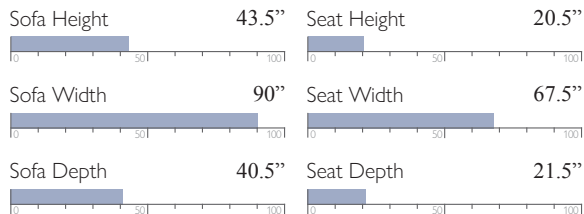

See reverse side for base options and dimensions.

*Made in the USA of domestic & globally sourced components.

COREY COLLECTION | S715, L715, 7M1_

SOFA OPTIONS

Manual Space Saver®
S715RA4

Power Space Saver®
S715RP4

Power Space Saver® w/ Tilt Headrest
S715RZ4

MEASUREMENTS:

LOVESEAT OPTIONS

Manual Space Saver®
L715RA4

Manual Space Saver® w/ Console
L715RC4

Manual Rocker w/ Console
L715RC7

Power Space Saver®
L715RP4

Power Space Saver® w/ Console
L715RQ4