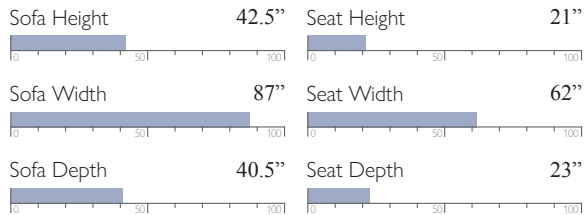

Power Space Saver® w/ Tilt Headrest
S655RZ4

MEASUREMENTS:

LOVESEAT OPTIONS

Manual Space Saver®
L655RA4

Manual Space Saver® w/ Console
L655RC4

Manual Rocker w/ Console
L655RC7

Power Space Saver®
L655RP4

Power Space Saver® w/ Console
L655RQ4