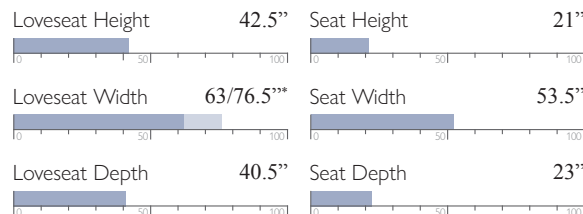

Power Space Saver® w/ Tilt Headrest
S655RZ4

MEASUREMENTS:

LOVESEAT OPTIONS

Manual Space Saver®
L655RA4

Manual Space Saver® w/ Console
L655RC4

Manual Rocker w/ Console
L655RC7

Power Space Saver®
L655RP4

Power Space Saver® w/ Console
L655RQ4

Power Space Saver® w/ Tilt Headrest
L655RZ4

Power Space Saver® w/ Console & Tilt Headrest
L655RY4

Power Rocker w/ Console
L655RQ7

Power Rocker w/ Console & Tilt Headrest
L655RY7

MEASUREMENTS:

*Console adds 13" to width measurement.

Available with Power Tilt Headrest Option (6MZ5_)

MEASUREMENTS: