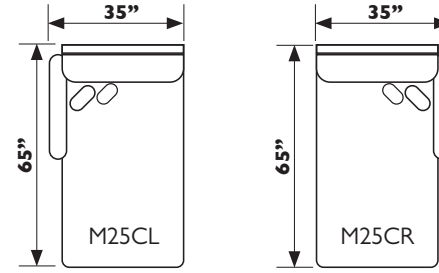

M25CL - Chaise (Left Arm)*
M25CR - Chaise (Right Arm)*
Comes with built in USB charger

| UNIT | SEAT |
|------------|------------|
| H: 37 1/2" | H: 19 1/2" |
| W: 35" | W: 27 1/2" |
| D: 65" | D: 22 1/2" |

M25LL - Loveseat (Left Arm)*
M25LR - Loveseat (Right Arm)*
Comes with built in USB charger

| UNIT | SEAT |
|------------|------------|
| H: 37 1/2" | H: 19 1/2" |
| W: 60" | W: 54 1/2" |
| D: 40 1/2" | D: 22 1/2" |

M25AL - Armless Loveseat

| UNIT | SEAT |
|------------|------------|
| H: 37 1/2" | H: 19 1/2" |
| W: 54" | W: 55 1/2" |
| D: 40 1/2" | D: 22 1/2" |

M25AC - Armless Chair

| UNIT | SEAT |
|------------|------------|
| H: 37 1/2" | H: 19 1/2" |
| W: 27" | W: 27 1/2" |
| D: 40 1/2" | D: 22 1/2" |

M25W - Wedge

| UNIT | SEAT |
|------------|------------|
| H: 37 1/2" | H: 19 1/2" |
| W: 40" | W: 22 1/2" |
| D: 40" | D: 22 1/2" |

M25F - Storage Ottoman

| UNIT |
|------------|
| H: 19 1/2" |
| W: 35 1/2" |
| D: 35 1/2" |