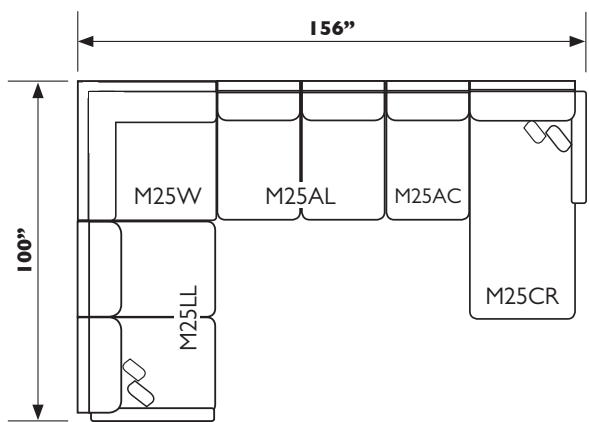

M25CL - Chaise (Left Arm)*
M25CR - Chaise (Right Arm)*
Comes with built in USB charger

| UNIT | SEAT |
|------------|------------|
| H: 37 1/2" | H: 19 1/2" |
| W: 35" | W: 27 1/2" |
| D: 65" | D: 22 1/2" |

M25LL - Loveseat (Left Arm)*
M25LR - Loveseat (Right Arm)*
Comes with built in USB charger

| UNIT | SEAT |
|------------|------------|
| H: 37 1/2" | H: 19 1/2" |
| W: 60" | W: 54 1/2" |
| D: 40 1/2" | D: 22 1/2" |

M25AL - Armless Loveseat

| UNIT | SEAT |
|------------|------------|
| H: 37 1/2" | H: 19 1/2" |
| W: 54" | W: 55 1/2" |
| D: 40 1/2" | D: 22 1/2" |

M25AC - Armless Chair

| UNIT | SEAT |
|------------|------------|
| H: 37 1/2" | H: 19 1/2" |
| W: 27" | W: 27 1/2" |
| D: 40 1/2" | D: 22 1/2" |

M25W - Wedge

| UNIT | SEAT |
|------------|------------|
| H: 37 1/2" | H: 19 1/2" |
| W: 40" | W: 22 1/2" |
| D: 40" | D: 22 1/2" |

M25F - Storage Ottoman

| UNIT |
|------------|
| H: 19 1/2" |
| W: 35 1/2" |
| D: 35 1/2" |