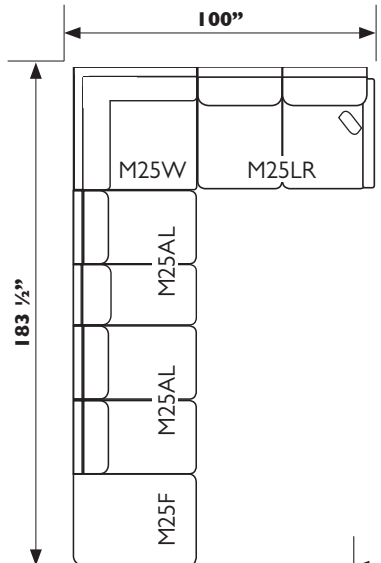

M25CL - Chaise (Left Arm)*
M25CR - Chaise (Right Arm)*
Comes with built in USB charger

| UNIT | SEAT |
|------------|------------|
| H: 37 1/2" | H: 19 1/2" |
| W: 35" | W: 27 1/2" |
| D: 65" | D: 22 1/2" |

M25LL - Loveseat (Left Arm)*
M25LR - Loveseat (Right Arm)*
Comes with built in USB charger

| UNIT | SEAT |
|------------|------------|
| H: 37 1/2" | H: 19 1/2" |
| W: 60" | W: 54 1/2" |
| D: 40 1/2" | D: 22 1/2" |

M25AL - Armless Loveseat

| UNIT | SEAT |
|------------|------------|
| H: 37 1/2" | H: 19 1/2" |
| W: 54" | W: 55 1/2" |
| D: 40 1/2" | D: 22 1/2" |

M25AC - Armless Chair

| UNIT | SEAT |
|------------|------------|
| H: 37 1/2" | H: 19 1/2" |
| W: 27" | W: 27 1/2" |
| D: 40 1/2" | D: 22 1/2" |

M25W - Wedge

| UNIT | SEAT |
|------------|------------|
| H: 37 1/2" | H: 19 1/2" |
| W: 40" | W: 22 1/2" |
| D: 40" | D: 22 1/2" |

M25F - Storage Ottoman

| UNIT |
|------------|
| H: 19 1/2" |
| W: 35 1/2" |
| D: 35 1/2" |