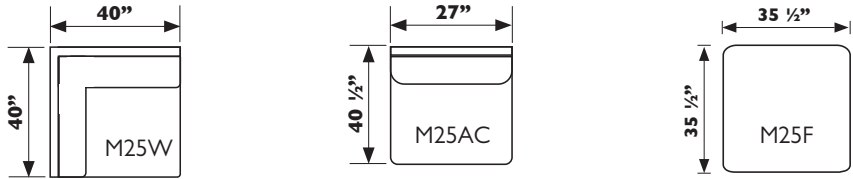

M25CL - Chaise (Left Arm)*
M25CR - Chaise (Right Arm)*
Comes with built in USB charger

| UNIT | SEAT |
|------------|------------|
| H: 37 1/2" | H: 19 1/2" |
| W: 35" | W: 27 1/2" |
| D: 65" | D: 22 1/2" |

M25LL - Loveseat (Left Arm)*
M25LR - Loveseat (Right Arm)*
Comes with built in USB charger

| UNIT | SEAT |
|------------|------------|
| H: 37 1/2" | H: 19 1/2" |
| W: 60" | W: 54 1/2" |
| D: 40 1/2" | D: 22 1/2" |

M25AL - Armless Loveseat

| UNIT | SEAT |
|------------|------------|
| H: 37 1/2" | H: 19 1/2" |
| W: 54" | W: 55 1/2" |
| D: 40 1/2" | D: 22 1/2" |

M25AC - Armless Chair

| UNIT | SEAT |
|------------|------------|
| H: 37 1/2" | H: 19 1/2" |
| W: 27" | W: 27 1/2" |
| D: 40 1/2" | D: 22 1/2" |

M25W - Wedge

| UNIT | SEAT |
|------------|------------|
| H: 37 1/2" | H: 19 1/2" |
| W: 40" | W: 22 1/2" |
| D: 40" | D: 22 1/2" |

M25F - Storage Ottoman

| UNIT |
|------------|
| H: 19 1/2" |
| W: 35 1/2" |
| D: 35 1/2" |