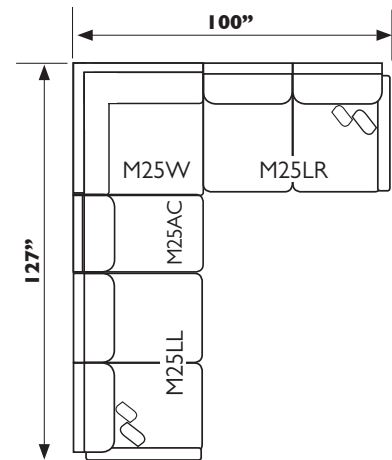

M25CL - Chaise (Left Arm)*
M25CR - Chaise (Right Arm)*
Comes with built in USB charger

| UNIT | SEAT |
|------------|------------|
| H: 37 1/2" | H: 19 1/2" |
| W: 35" | W: 27 1/2" |
| D: 65" | D: 22 1/2" |

M25LL - Loveseat (Left Arm)*
M25LR - Loveseat (Right Arm)*
Comes with built in USB charger

| UNIT | SEAT |
|------------|------------|
| H: 37 1/2" | H: 19 1/2" |
| W: 60" | W: 54 1/2" |
| D: 40 1/2" | D: 22 1/2" |

M25AL - Armless Loveseat

| UNIT | SEAT |
|------------|------------|
| H: 37 1/2" | H: 19 1/2" |
| W: 54" | W: 55 1/2" |
| D: 40 1/2" | D: 22 1/2" |

M25AC - Armless Chair

| UNIT | SEAT |
|------------|------------|
| H: 37 1/2" | H: 19 1/2" |
| W: 27" | W: 27 1/2" |
| D: 40 1/2" | D: 22 1/2" |

M25W - Wedge

| UNIT | SEAT |
|------------|------------|
| H: 37 1/2" | H: 19 1/2" |
| W: 40" | W: 22 1/2" |
| D: 40" | D: 22 1/2" |

M25F - Storage Ottoman

| UNIT |
|------------|
| H: 19 1/2" |
| W: 35 1/2" |
| D: 35 1/2" |