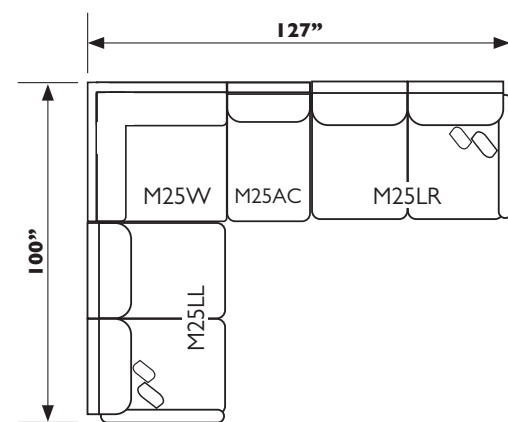

M25CL - Chaise (Left Arm)*
M25CR - Chaise (Right Arm)*
Comes with built in USB charger

| UNIT | SEAT |
|------------|------------|
| H: 37 1/2" | H: 19 1/2" |
| W: 35" | W: 27 1/2" |
| D: 65" | D: 22 1/2" |

M25LL - Loveseat (Left Arm)*
M25LR - Loveseat (Right Arm)*
Comes with built in USB charger

| UNIT | SEAT |
|------------|------------|
| H: 37 1/2" | H: 19 1/2" |
| W: 60" | W: 54 1/2" |
| D: 40 1/2" | D: 22 1/2" |

M25AL - Armless Loveseat

| UNIT | SEAT |
|------------|------------|
| H: 37 1/2" | H: 19 1/2" |
| W: 54" | W: 55 1/2" |
| D: 40 1/2" | D: 22 1/2" |

M25AC - Armless Chair

| UNIT | SEAT |
|------------|------------|
| H: 37 1/2" | H: 19 1/2" |
| W: 27" | W: 27 1/2" |
| D: 40 1/2" | D: 22 1/2" |

M25W - Wedge

| UNIT | SEAT |
|------------|------------|
| H: 37 1/2" | H: 19 1/2" |
| W: 40" | W: 22 1/2" |
| D: 40" | D: 22 1/2" |

M25F - Storage Ottoman

| UNIT |
|------------|
| H: 19 1/2" |
| W: 35 1/2" |
| D: 35 1/2" |