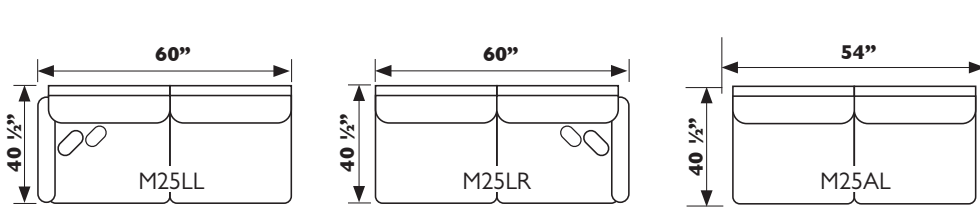

M25CL - Chaise (Left Arm)*
M25CR - Chaise (Right Arm)*
Comes with built in USB charger

| UNIT | SEAT |
|------------|------------|
| H: 37 1/2" | H: 19 1/2" |
| W: 35" | W: 27 1/2" |
| D: 65" | D: 22 1/2" |

M25LL - Loveseat (Left Arm)*
M25LR - Loveseat (Right Arm)*
Comes with built in USB charger

| UNIT | SEAT |
|------------|------------|
| H: 37 1/2" | H: 19 1/2" |
| W: 60" | W: 54 1/2" |
| D: 40 1/2" | D: 22 1/2" |

M25AL - Armless Loveseat

| UNIT | SEAT |
|------------|------------|
| H: 37 1/2" | H: 19 1/2" |
| W: 54" | W: 55 1/2" |
| D: 40 1/2" | D: 22 1/2" |

M25AC - Armless Chair

| UNIT | SEAT |
|------------|------------|
| H: 37 1/2" | H: 19 1/2" |
| W: 27" | W: 27 1/2" |
| D: 40 1/2" | D: 22 1/2" |

M25W - Wedge

| UNIT | SEAT |
|------------|------------|
| H: 37 1/2" | H: 19 1/2" |
| W: 40" | W: 22 1/2" |
| D: 40" | D: 22 1/2" |

M25F - Storage Ottoman

| UNIT |
|------------|
| H: 19 1/2" |
| W: 35 1/2" |
| D: 35 1/2" |