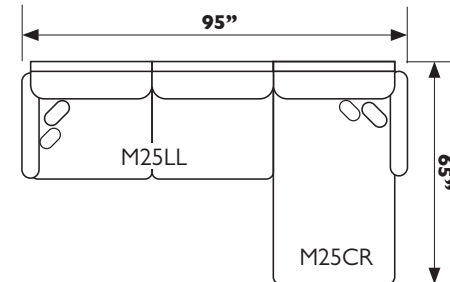

M25CL - Chaise (Left Arm)*
M25CR - Chaise (Right Arm)*
Comes with built in USB charger

| UNIT | SEAT |
|------------|------------|
| H: 37 1/2" | H: 19 1/2" |
| W: 35" | W: 27 1/2" |
| D: 65" | D: 22 1/2" |

M25LL - Loveseat (Left Arm)*
M25LR - Loveseat (Right Arm)*
Comes with built in USB charger

| UNIT | SEAT |
|------------|------------|
| H: 37 1/2" | H: 19 1/2" |
| W: 60" | W: 54 1/2" |
| D: 40 1/2" | D: 22 1/2" |

M25AL - Armless Loveseat

| UNIT | SEAT |
|------------|------------|
| H: 37 1/2" | H: 19 1/2" |
| W: 54" | W: 55 1/2" |
| D: 40 1/2" | D: 22 1/2" |

M25AC - Armless Chair

| UNIT | SEAT |
|------------|------------|
| H: 37 1/2" | H: 19 1/2" |
| W: 27" | W: 27 1/2" |
| D: 40 1/2" | D: 22 1/2" |

M25W - Wedge

| UNIT | SEAT |
|------------|------------|
| H: 37 1/2" | H: 19 1/2" |
| W: 40" | W: 22 1/2" |
| D: 40" | D: 22 1/2" |

M25F - Storage Ottoman

| UNIT |
|------------|
| H: 19 1/2" |
| W: 35 1/2" |
| D: 35 1/2" |