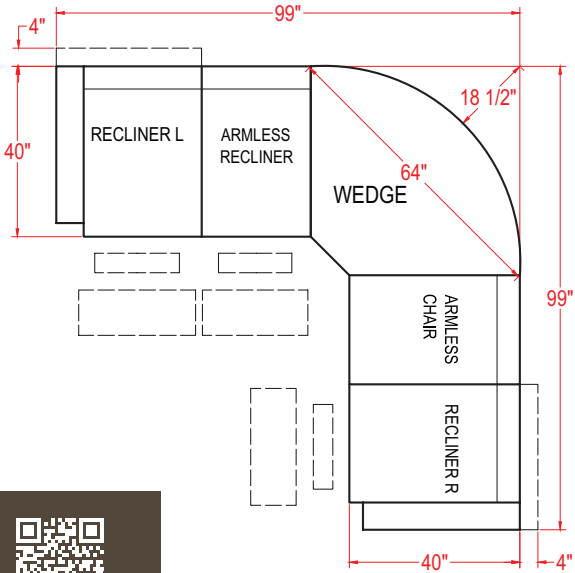

# BODIE COLLECTION

Manual Recliner (Left Arm) - M760R4L / M760C4L\*  
 Power Recliner (Left Arm) - M760RP4L / M760CP4L\*  
 Manual Recliner (Right Arm) - M760R4R / M760C4R\*  
 Power Recliner (Right Arm) - M760RP4R / M760CP4R\*

Unit	Seat
H: 40"	H: 20"
W: 32 1/2"	W: 21"
D: 40"	D: 22"

Armless Chair - M760RA / M760CA\*  
 Armless Manual Recliner - M760R4A / M760C4A\*  
 Armless Power Recliner - M760RP4A / M760CP4A\*

Unit	Seat
H: 40"	H: 20"
W: 24"	W: 23"
D: 40"	D: 22"

Corner Wedge - M760RW / M760CW\*

Unit	Seat
H: 40"	H: 20"
W: 62 1/2"	W: 43"
D: 38"	D: 24"

Console - MIRC / MICC\*

Unit
H: 35"
W: 13"
D: 35 1/2"

Wedged Console - M2RC / M2CC\*

Unit
H: 35"
W: 20 1/2"
D: 35 1/2"

All measurements are approximate.