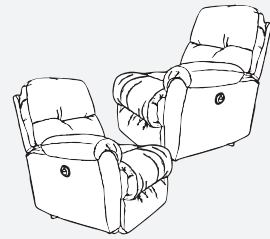

# BODIE COLLECTION

**MADE IN THE**  
  
**USA\***

\*Made in the USA of domestic & globally sourced components.

Console Storage • Drink Holders  
Also available in Leather!

  
**Best**  
HOME FURNISHINGS

Unit	Seat
H: 40"	H: 20"
W: 32 1/2"	W: 21"
D: 40"	D: 22"

Armless Chair - M760RA / M760CA\*  
 Armless Manual Recliner - M760R4A / M760C4A\*  
 Armless Power Recliner - M760RP4A / M760CP4A\*

Unit	Seat
H: 40"	H: 20"
W: 24"	W: 23"
D: 40"	D: 22"

\* Leather option

Scan with your smart device's camera to learn more!

The Bodie features a zipper in the upper and lower back for access to the premium cushioning fibers, allowing you to add more for a firmer comfort or take some out for a plusher feel.

Innovative seat cushion technology, called Performa Weave®, is cooler, more durable and comfortable than standard foam.

Outside recliners come with metallic pewter buttons with built-in USB charger.

Our patented bracketing system prevents the units from being shifted and separating apart.