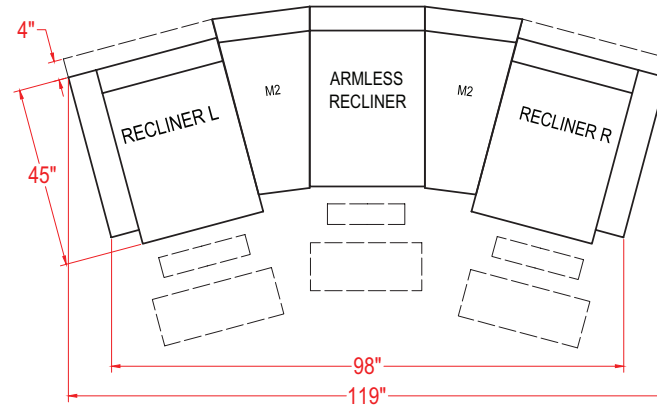

# BODIE COLLECTION

Manual Recliner (Left Arm) - M760R4L / M760C4L\*  
 Power Recliner (Left Arm) - M760RP4L / M760CP4L\*  
 Manual Recliner (Right Arm) - M760R4R / M760C4R\*  
 Power Recliner (Right Arm) - M760RP4R / M760CP4R\*

Unit	Seat
H: 40"	H: 20"
W: 32 1/2"	W: 21"
D: 40"	D: 22"

Armless Chair - M760RA / M760CA\*  
 Armless Manual Recliner - M760R4A / M760C4A\*  
 Armless Power Recliner - M760RP4A / M760CP4A\*

Unit	Seat
H: 40"	H: 20"
W: 24"	W: 23"
D: 40"	D: 22"

Corner Wedge - M760RW / M760CW\*

Unit	Seat
H: 40"	H: 20"
W: 62 1/2"	W: 43"
D: 38"	D: 24"

Console - MIRC / MICC\*

Unit
H: 35"
W: 13"
D: 35 1/2"

Wedged Console - M2RC / M2CC\*

Unit
H: 35"
W: 20 1/2"
D: 35 1/2"

All measurements are approximate.