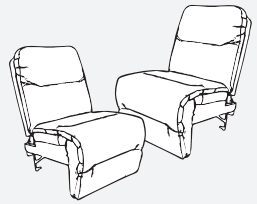

# BODIE COLLECTION

Manual Recliner (Left Arm) - M760R4L / M760C4L\*  
 Power Recliner (Left Arm) - M760RP4L / M760CP4L\*  
 Manual Recliner (Right Arm) - M760R4R / M760C4R\*  
 Power Recliner (Right Arm) - M760RP4R / M760CP4R\*

Unit	Seat
H: 40"	H: 20"
W: 32 1/2"	W: 21"
D: 40"	D: 22"

Armless Chair - M760RA / M760CA\*  
 Armless Manual Recliner - M760R4A / M760C4A\*  
 Armless Power Recliner - M760RP4A / M760CP4A\*

Unit	Seat
H: 40"	H: 20"
W: 24"	W: 23"
D: 40"	D: 22"

Corner Wedge - M760RW / M760CW\*

Unit	Seat
H: 40"	H: 20"
W: 62 1/2"	W: 43"
D: 38"	D: 24"

Console - MIRC / MICC\*

Unit
H: 35"
W: 13"
D: 35 1/2"

Wedged Console - M2RC / M2CC\*

Unit
H: 35"
W: 20 1/2"
D: 35 1/2"

\* Leather option

Scan with your smart device's camera to learn more!

The Bodie features a zipper in the upper and lower back for access to the premium cushioning fibers, allowing you to add more for a firmer comfort or take some out for a plusher feel.