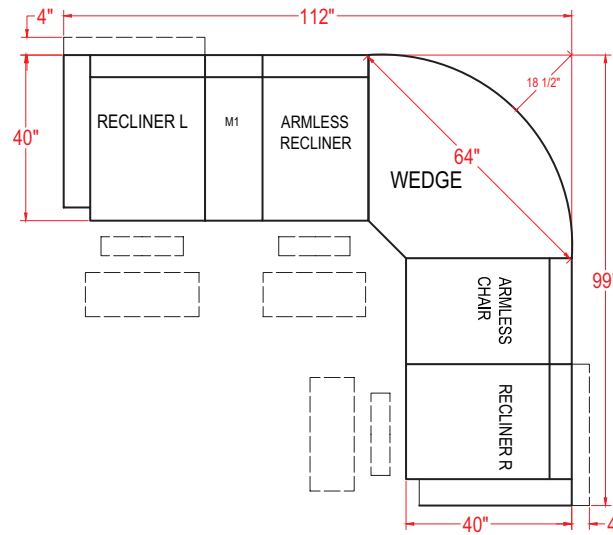

# BODIE COLLECTION

Manual Recliner (Left Arm) - M760R4L / M760C4L\*  
 Power Recliner (Left Arm) - M760RP4L / M760CP4L\*  
 Manual Recliner (Right Arm) - M760R4R / M760C4R\*  
 Power Recliner (Right Arm) - M760RP4R / M760CP4R\*

Unit	Seat
H: 40"	H: 20"
W: 32 1/2"	W: 21"
D: 40"	D: 22"

Armless Chair - M760RA / M760CA\*  
 Armless Manual Recliner - M760R4A / M760C4A\*  
 Armless Power Recliner - M760RP4A / M760CP4A\*

Unit	Seat
H: 40"	H: 20"
W: 24"	W: 23"
D: 40"	D: 22"

Corner Wedge - M760RW / M760CW\*

Unit	Seat
H: 40"	H: 20"
W: 62 1/2"	W: 43"
D: 38"	D: 24"

Console - MIRC / MICC\*

Unit
H: 35"
W: 13"
D: 35 1/2"

Wedged Console - M2RC / M2CC\*

Unit
H: 35"
W: 20 1/2"
D: 35 1/2"

All measurements are approximate.