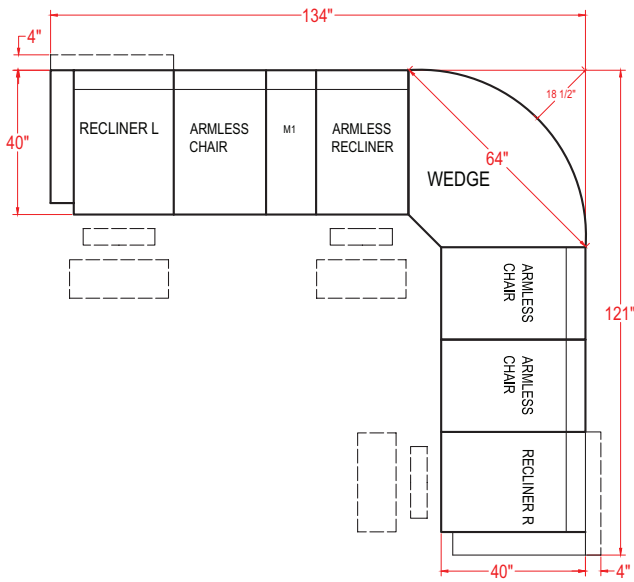

# BODIE COLLECTION

Manual Recliner (Left Arm) - M760R4L / M760C4L\*  
 Power Recliner (Left Arm) - M760RP4L / M760CP4L\*  
 Manual Recliner (Right Arm) - M760R4R / M760C4R\*  
 Power Recliner (Right Arm) - M760RP4R / M760CP4R\*

Unit	Seat
H: 40"	H: 20"
W: 32 1/2"	W: 21"
D: 40"	D: 22"

Armless Chair - M760RA / M760CA\*  
 Armless Manual Recliner - M760R4A / M760C4A\*  
 Armless Power Recliner - M760RP4A / M760CP4A\*

Unit	Seat
H: 40"	H: 20"
W: 24"	W: 23"
D: 40"	D: 22"

Corner Wedge - M760RW / M760CW\*

Unit	Seat
H: 40"	H: 20"
W: 62 1/2"	W: 43"
D: 38"	D: 24"

Console - MIRC / MICC\*

Unit
H: 35"
W: 13"
D: 35 1/2"

Wedged Console - M2RC / M2CC\*

Unit
H: 35"
W: 20 1/2"
D: 35 1/2"

All measurements are approximate.